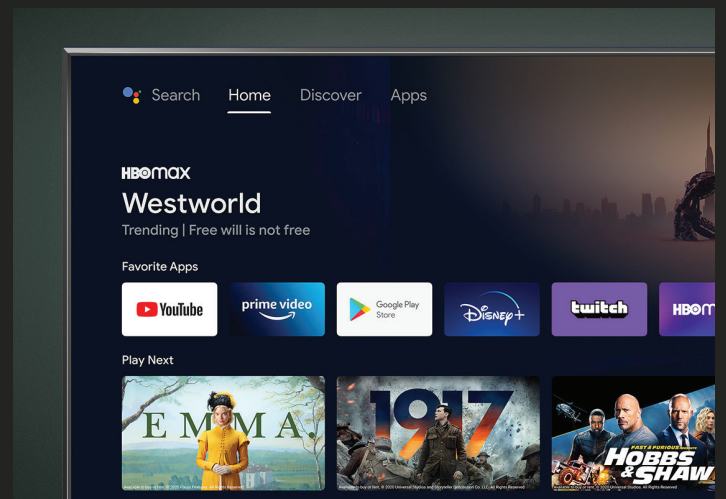

androidtv

Smart TV Platform

The smart Android TV platform brings great content to the biggest screen in your home. Install apps from the Google Play Store and open your favorite streaming services for limitless entertainment.