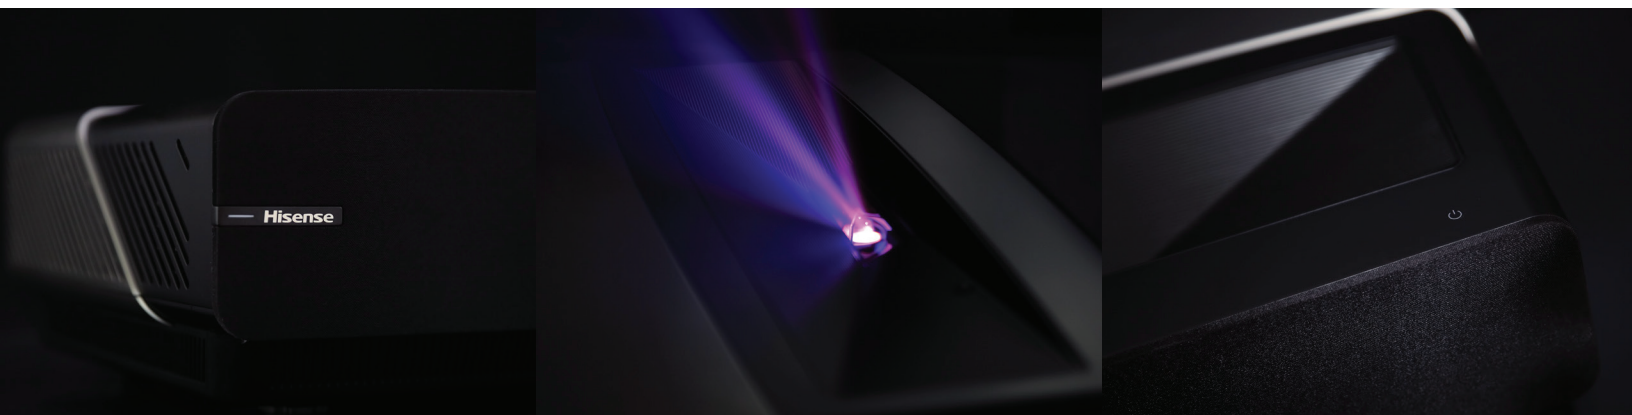

## L5G 4K Smart Laser TV

### Big Screen. Big Entertainment.

Get movie theater immersion with the convenience of TV. The L5G's ultra-short throw projection technology allows you to place the projector just inches from the screen and gives you a beautifully bright, 4K image that's 4x bigger than a 55-inch TV. With built-in features like Dolby Atmos® sound, smart Android TV, Game Mode, Filmmaker Mode, and a 25,000 hour laser life, the L5G is an all-in-one, big screen upgrade you can enjoy for years to come.

## Ultra Short Throw. Ultra Convenient.

Big screen entertainment in a convenient package. No need for ceiling mounts or in-wall cable runs, simply place the L5G on a TV stand just 14 inches from the wall and get a massive 120-inch projection – that's 4x more screen than a 55-inch TV.

## Cinematic Sound

With built-in 30W Dolby Atmos® sound, the L5G delivers cinematic sound that seemingly flows all around you. For the true audiophiles, the L5G's eARC support means you get full signal pass-thru to your surround sound system.