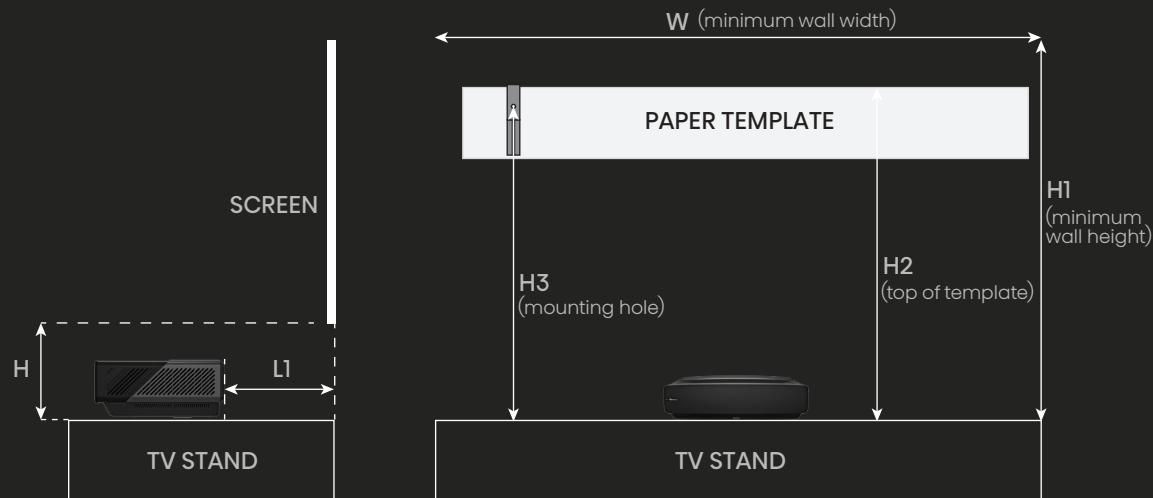

## Laser TV | 120L5G

Physical	Dimensions	21.5" x 13.6" x 6.2" (L x W x H)
	Weight	24.3 lbs
	Packaged Dimensions	69.3" x 26.6" x 21.2" (LTV + Screen)
	Packaged Weight	121.3 lbs (LTV + Screen)
Picture	Projection Size	120"
	Brightness	2700 Lumens
	Resolution / Refresh Rate	4k@60Hz
	Color Space	83% DCI-P3
	Contrast Ratio	1,000,000:1 (dynamic)
	HDR	HDR10
	Light Source	Blue Laser + Phosphor Color Filter
	Laser Life	25,000+ Hours
	Throw Ratio	0.25:1
Audio	Chipset	0.47" DMD
	Audio Output Power	30W (Stereo)
Smart Features	Surround Sound	Dolby Atmos®, Dolby Digital
	Smart TV Platform	Android TV (Google Certified)
	App Store	Google Play Store
	Streaming Services	Disney+, HBO NOW, Hulu, Prime Video, SHOWTIME, Pandora, Sling TV, YouTube
	Voice Assistant	Google Assistant
	Works With	Hey Google, Amazon Alexa
	Screen Mirroring	Chromecast
Connectivity	Wi-Fi	Yes, 802.11a/b/g/n/ac (Dual-Band)
	Bluetooth	Yes
	Wired Ethernet	Yes
Power	Power Consumption	320W
	Standby Consumption	<0.5W
	Power Supply	AC 120V, 60Hz

Ports	HDMI	2x HDMI 2.1, 1x HDMI 2.0
	HDMI ARC, CEC	1x (eARC on HDMI port 2)
	USB	1x USB 3.0, 1x USB 2.0
	RF Antenna	1x
	Ethernet (LAN)	1x
	Digital Audio Output	1x Optical
Other Features	Analog Audio Output	1x
	Noise Reduction	Yes
	Parental Controls	Yes
	Closed Caption	Yes
	Sleep Timer	Yes
	Eye Safety	Yes
	MEMC	Yes
	Remote Finder	Yes
Accessories	Remote	Yes, voice remote with backlight
	Quick Start Guide / Manual	QSG in box, Manual online
	Power Cable	Yes
	Cleaning Kit	Yes
	Warranty	2 Years
UPC	888143012414	

## ALR Screen | CINE120A

Screen Size	120" diagonal
ALR Type	Lenticular
Dimensions	106.2" x 60.4" x 1.4" (L x W x H)
Weight	49.6 lbs
Gain	0.4
Viewing Angle	150°
Assembly Required	Yes

# Setup Diagram

H	16 3/4"
L1	14 5/8"
W	>118"
H1	>78 3/4"
H2	74"
H3	71 1/4"

Recommended TV stand dimensions:  
20" Tall x 16" Deep

All product, product specifications, and data are subject to change without notice to improve reliability, function, design or otherwise. Release Oct 2021.